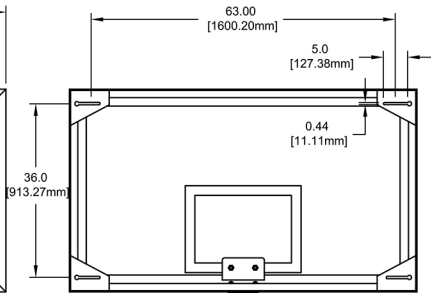

FRONT VIEW

REAR VIEW

**NOTE:**

BACKBOARD THICKNESS - 2 1/8".  
 MATERIAL - 1/2" THICK TEMPERED GLASS WITH STEEL FRAME.  
 FINISH - GRAY POWDERCOAT ON BRACKETS AND PLATES.