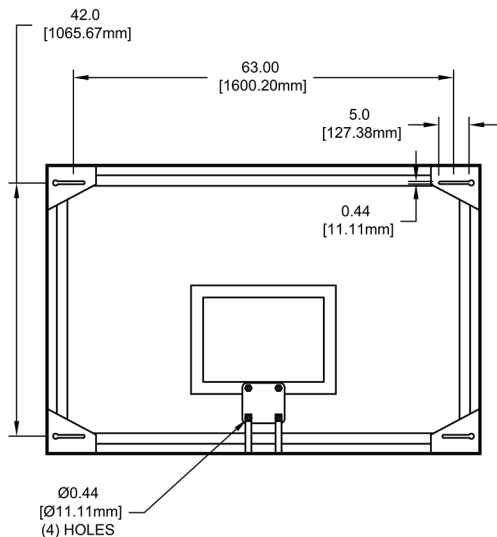

FRONT VIEW

REAR VIEW

NOTE:

BACKBOARD THICKNESS - 2 1/8".
 MATERIAL - 1/2" THICK TEMPERED GLASS WITH STEEL FRAME.
 FINISH - GRAY POWDERCOAT ON BRACKETS AND PLATES.